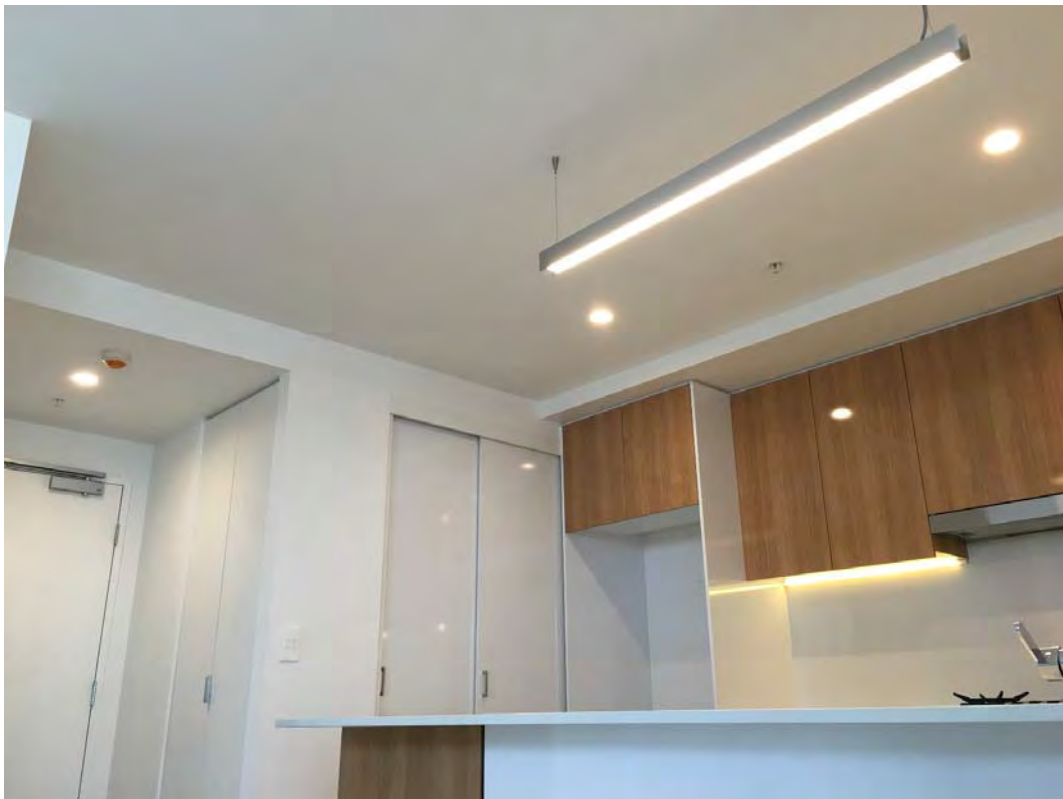

FLEET

— LANE —

SOUTH BRISBANE

Development Complete
5th May 2016

HCAP
DEVELOPMENTS

Figure 1: (L to R) Stanley Xu, Lee-Anne Howell, Steve Howell enjoying the Fleet Lane Rooftop.

Figure 2: Fleet Lane Typical Apartment Lighting – Recessed LED Down Lights.

Figure 3: Fleet Lane Rooftop – Dining Terrace.

Figure 4: Fleet Lane Rooftop – Cocktail Terrace.

Figure 5: Fleet Lane front entrance and retail tenancy (Hope Street).